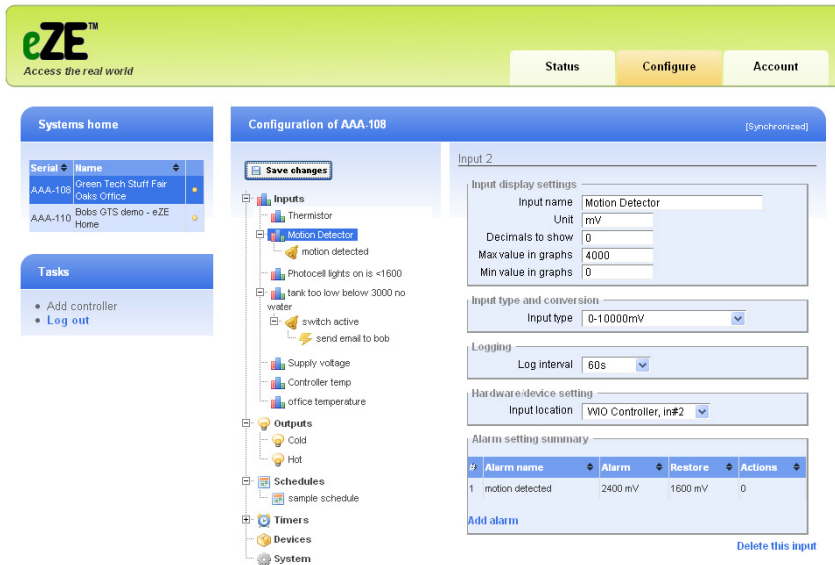

Energy consumption is now directly identifiable to the actual users.

Cellular or Ethernet.

100% Internet based - logging - configuration -control.

Logging: up to 40 inputs, remotely configurable.

Alarm any input with email or telephone alerts.

Fast: real time remote analysis and control.

Graphical tools included.

Direct download to Excel or Access

The eZEio Controller

The configuration screen looks and acts like sophisticated application software, but it is really only a standard browser.