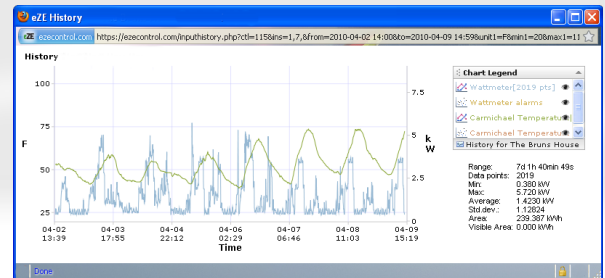

Energy consumption is now directly identifiable to the actual users.

Cellular or Ethernet.

100% Internet based - logging - configuration -control.

Logging: up to 40 inputs, remotely configurable.

Alarm any input with email or telephone alerts.

Fast: real time remote analysis and control.

Graphical tools included.

Direct download to Excel or Access

The eZEio Controller

The configuration screen looks and acts like sophisticated application software, but it is really only a standard browser.